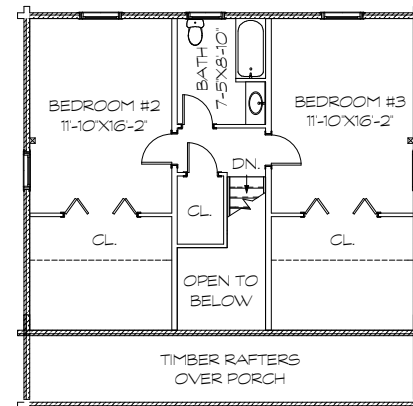

MOOSEHEAD CEDAR LOG HOMES

Appalachian

Sq. Ft: 1629
Size: 32X26
Baths: 2
Bedrooms: 3

FRONT

LEFT

REAR

RIGHT

FIRST FLOOR

SECOND FLOOR