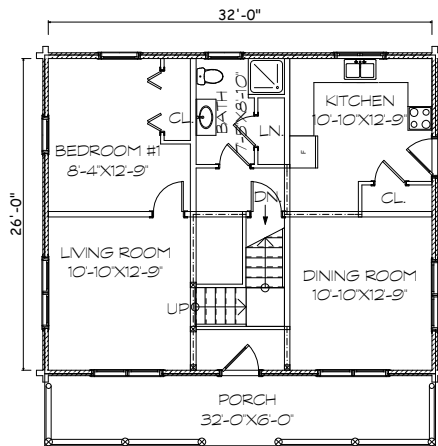

MOOSEHEAD CEDAR LOG HOMES

Appalachian

Sq. Ft: 1629
Size: 32X26
Baths: 2
Bedrooms: 3

FRONT

LEFT

REAR

RIGHT

FIRST FLOOR

SECOND FLOOR