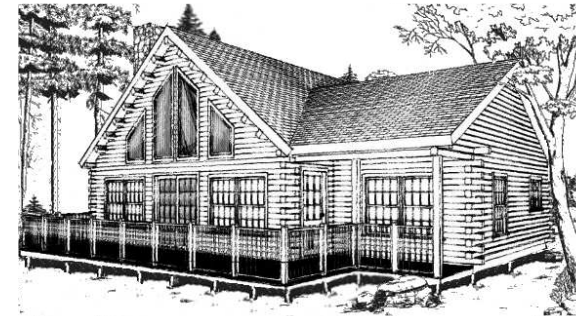

MOOSEHEAD CEDAR LOG HOMES

Ashville

Sq. Ft: 1538
Size: 38X32
Baths: 2
Bedrooms: 3

FRONT

LEFT

REAR

RIGHT

FIRST FLOOR