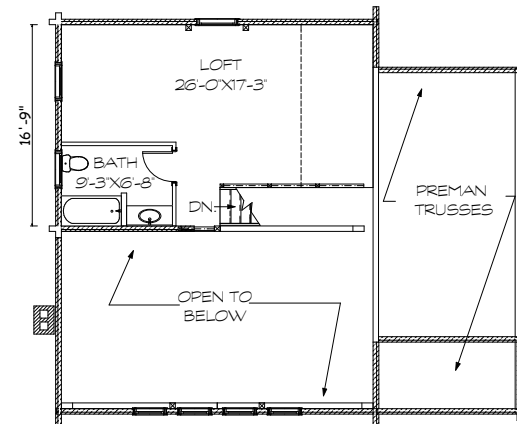

MOOSEHEAD CEDAR LOG HOMES

Ashville

Sq. Ft: 1538
Size: 38X32
Baths: 2
Bedrooms: 3

FRONT

LEFT

REAR

RIGHT

FIRST FLOOR

SECOND FLOOR