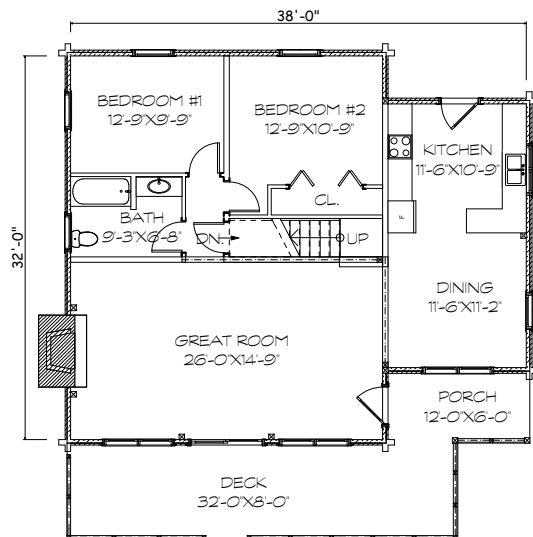

MOOSEHEAD CEDAR LOG HOMES

Ashville

Sq. Ft: 1538
Size: 38X32
Baths: 2
Bedrooms: 3

FRONT

LEFT

REAR

RIGHT

FIRST FLOOR

SECOND FLOOR