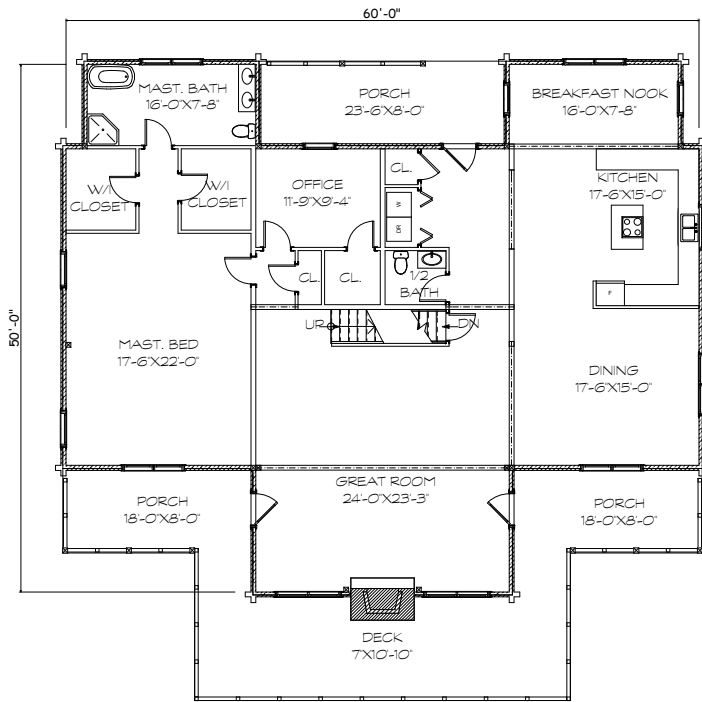

## Bridgewater

Sq. Ft: 3880  
Size: 60X50  
Baths: 3.5  
Bedrooms: 3

FRONT

LEFT

REAR

RIGHT

FIRST FLOOR

SECOND FLOOR