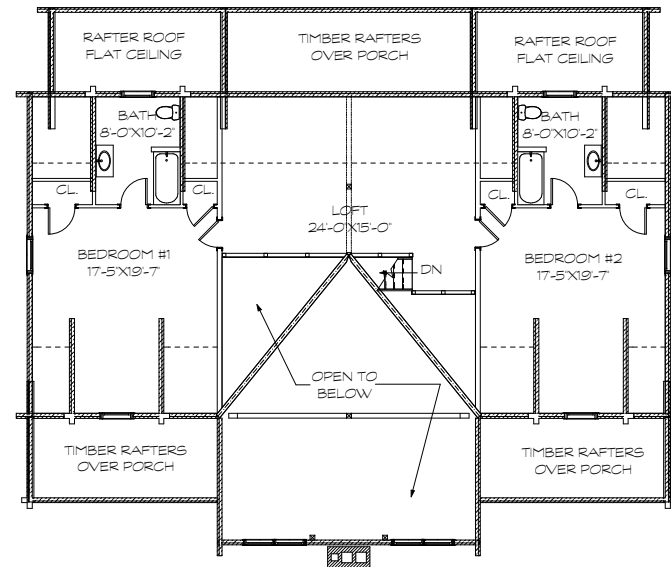

## Bridgewater

Sq. Ft: 3880  
Size: 60X50  
Baths: 3.5  
Bedrooms: 3

FRONT

LEFT

REAR

RIGHT

FIRST FLOOR

SECOND FLOOR