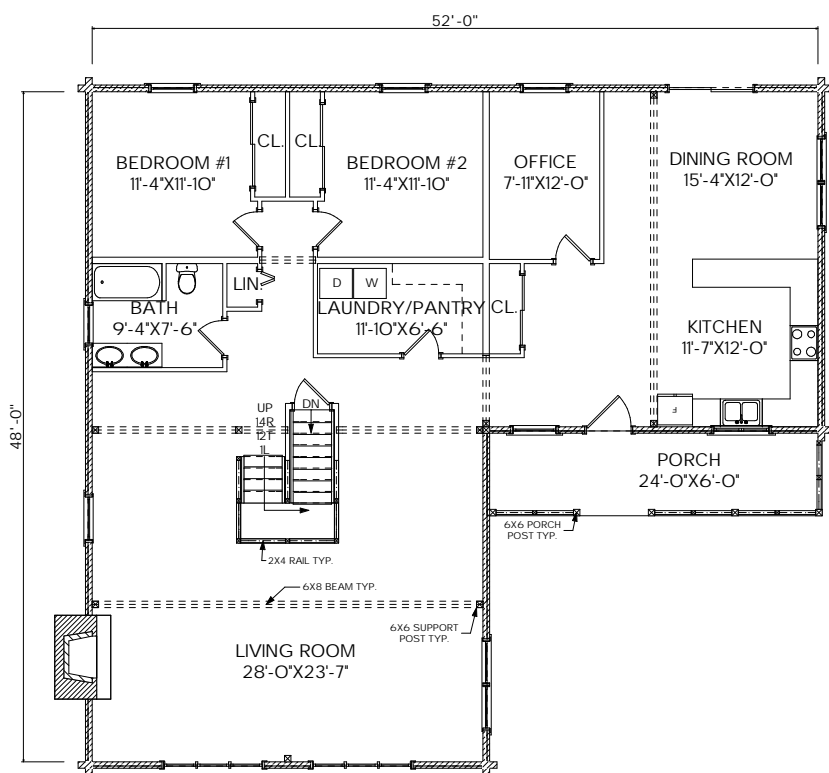

## The Caribou

Sq. Ft.: 2,658  
Size: 52'Wx48'L  
Baths: 2  
Bedrooms: 3

FRONT

LEFT

REAR

RIGHT

FIRST FLOOR

SECOND FLOOR