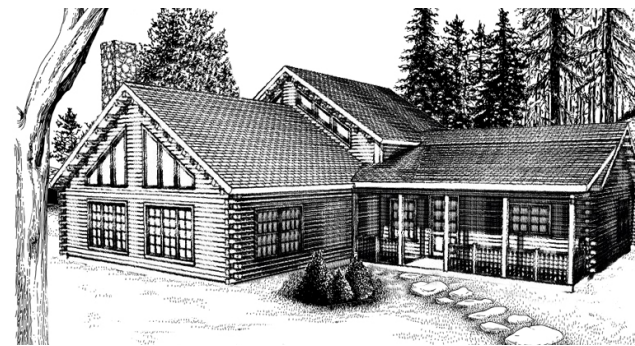

# MOOSEHEAD CEDAR LOG HOMES

## The Caribou

Sq. Ft.: 2,658  
Size: 52'Wx48'L  
Baths: 2  
Bedrooms: 3

FRONT

LEFT

REAR

RIGHT

FIRST FLOOR

SECOND FLOOR