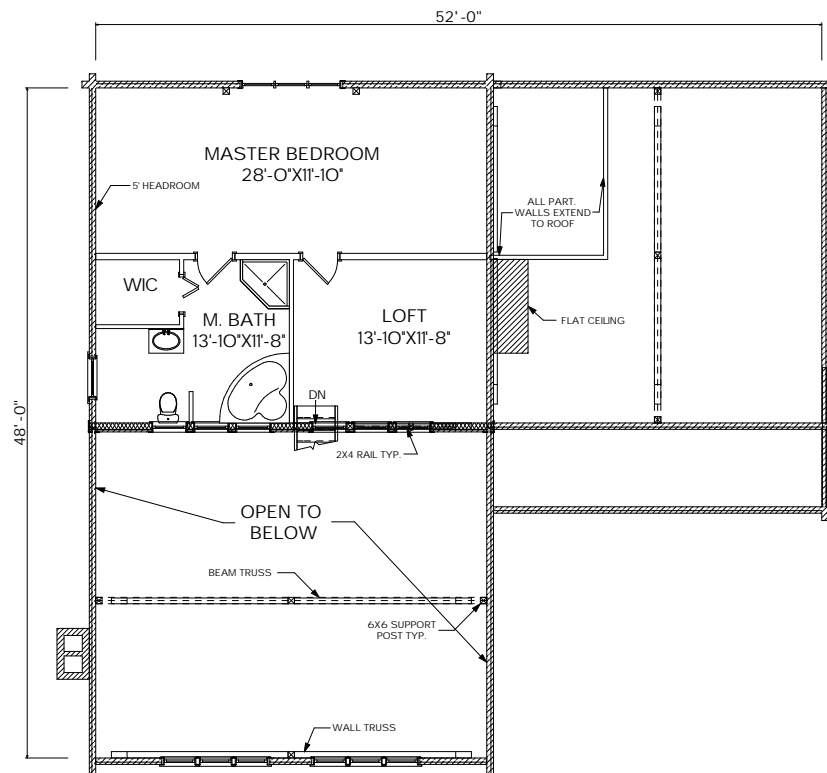

## The Caribou

Sq. Ft.: 2,658  
Size: 52'Wx48'L  
Baths: 2  
Bedrooms: 3

FRONT

LEFT

REAR

RIGHT

FIRST FLOOR

SECOND FLOOR