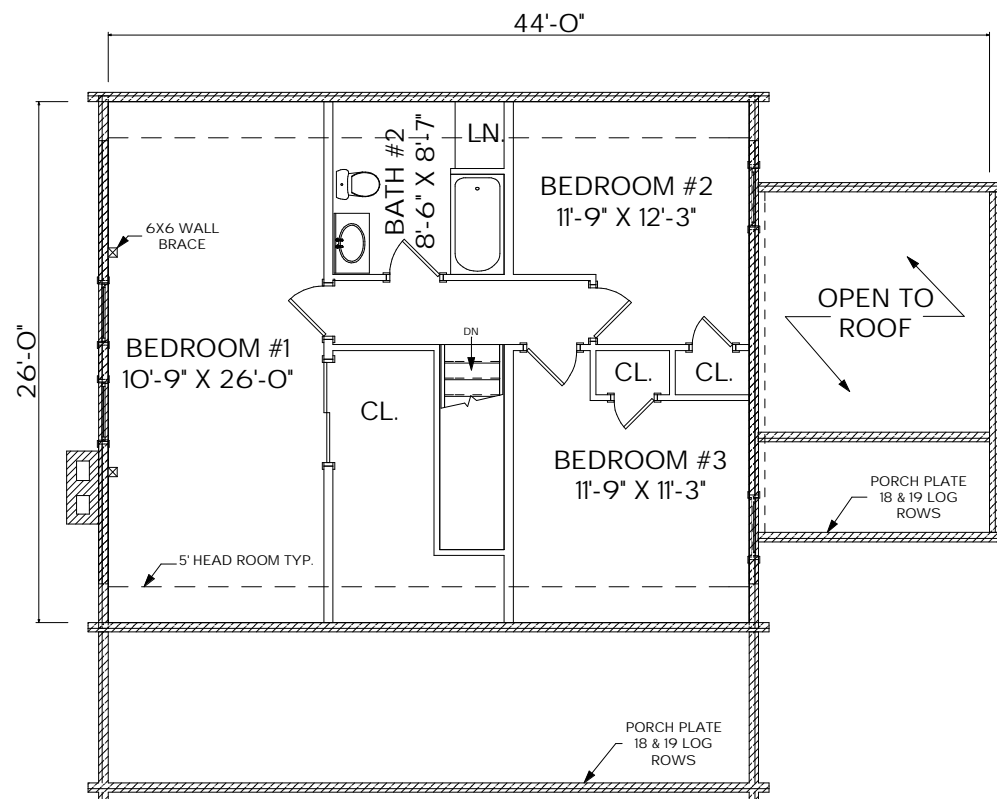

MOOSEHEAD CEDAR LOG HOMES

The Cedarcrest

Sq. Ft.: 1,814
 Size: 44'Wx26'L
 Baths: 2
 Bedrooms: 4

FRONT

LEFT

REAR

RIGHT

FIRST FLOOR

SECOND FLOOR