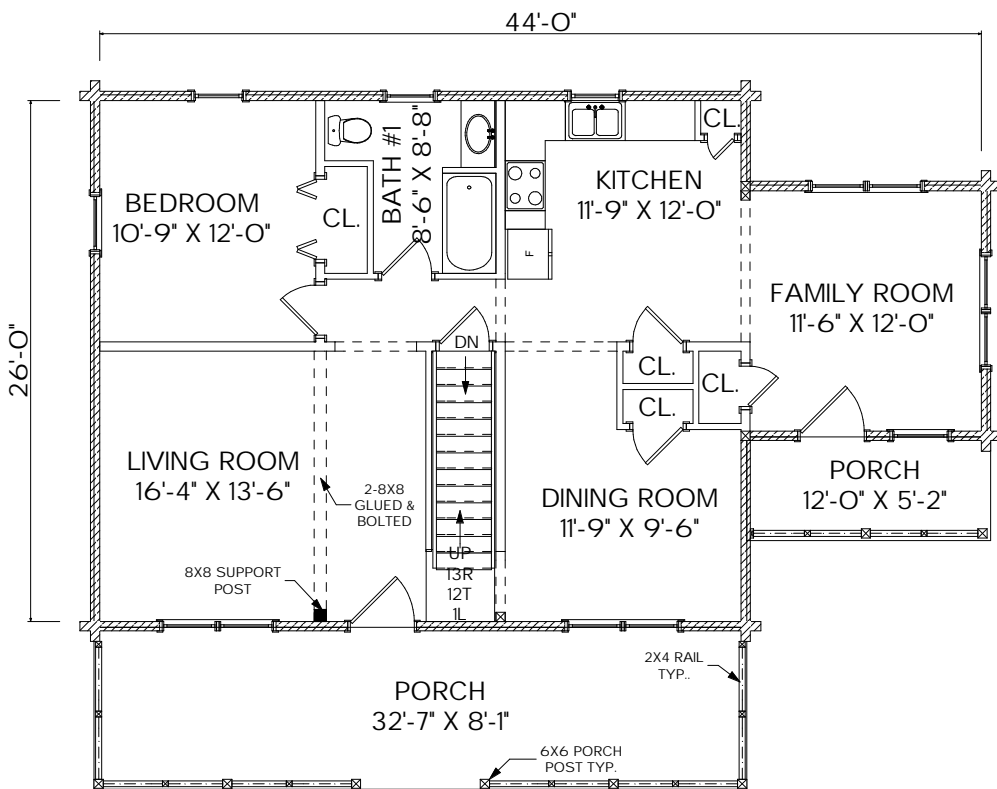

MOOSEHEAD CEDAR LOG HOMES

The Cedarcrest

Sq. Ft.: 1,814
 Size: 44'Wx26'L
 Baths: 2
 Bedrooms: 4

FRONT

LEFT

REAR

RIGHT

FIRST FLOOR

SECOND FLOOR