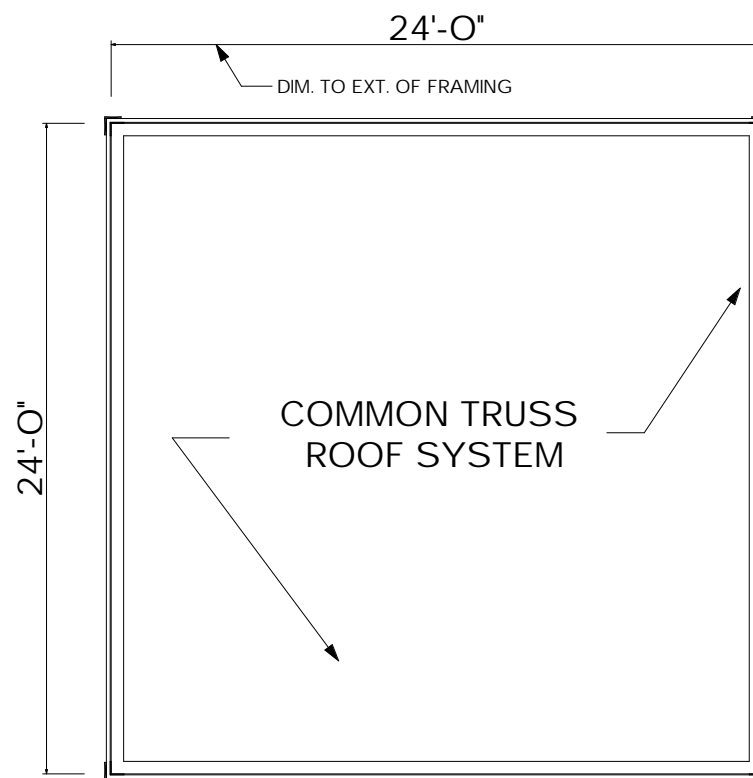

MOOSEHEAD CEDAR LOG HOMES

Log Sided Gable Garage

Sq. Ft.: 576
Size: 24'Wx24'L

FRONT

LEFT

REAR

RIGHT

FIRST FLOOR

SECOND FLOOR