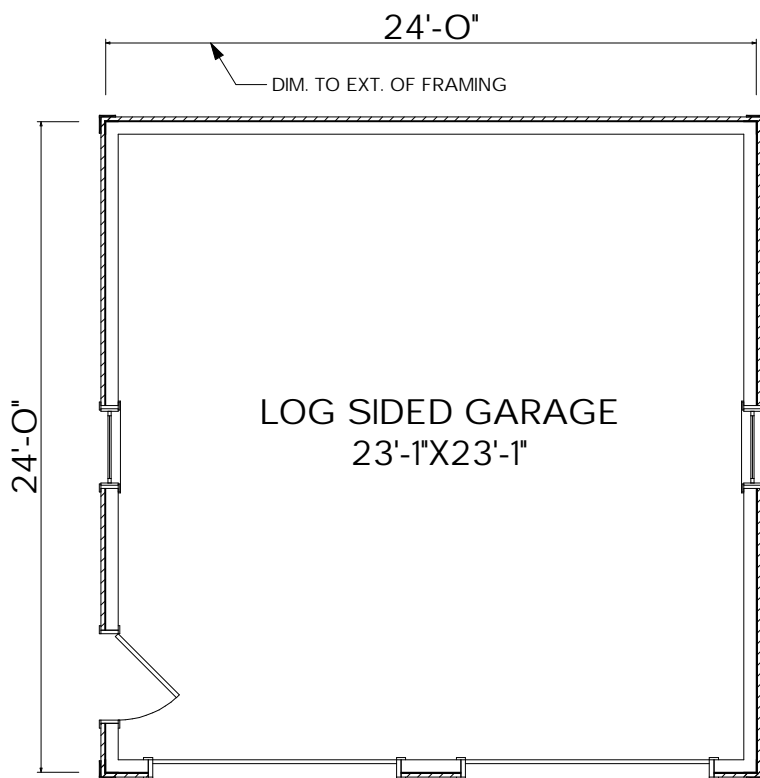

MOOSEHEAD CEDAR LOG HOMES

Log Sided Gable Garage

Sq. Ft.: 576
Size: 24'Wx24'L

FRONT

LEFT

REAR

RIGHT

FIRST FLOOR

SECOND FLOOR