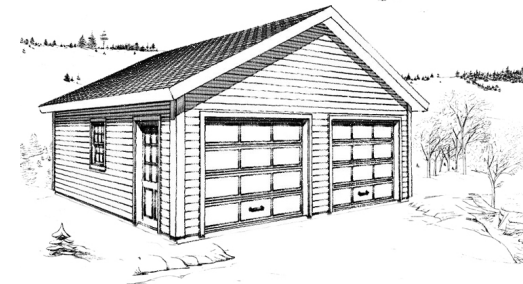

MOOSEHEAD CEDAR LOG HOMES

Log Sided Gable Garage

Sq. Ft.: 576
Size: 24'Wx24'L

FRONT

LEFT

REAR

RIGHT

FIRST FLOOR