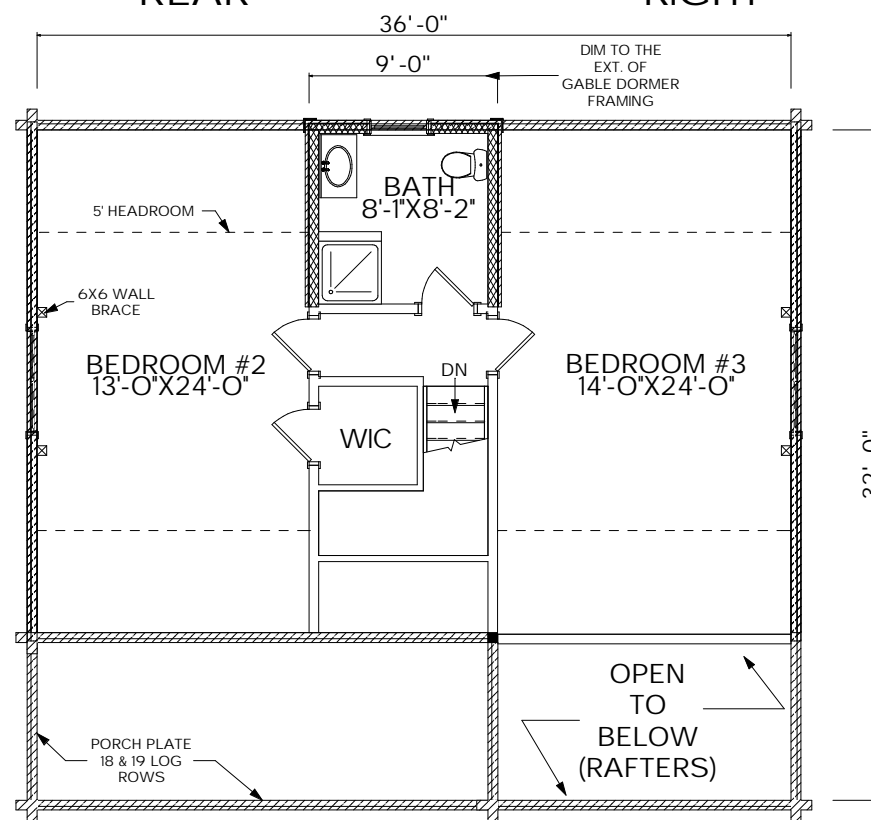

MOOSEHEAD CEDAR LOG HOMES

The Georgetown

Sq. Ft.: 1,841
Size: 36'Wx32'L
Baths: 2
Bedrooms: 3

FRONT

LEFT

REAR

RIGHT

FIRST FLOOR

SECOND FLOOR