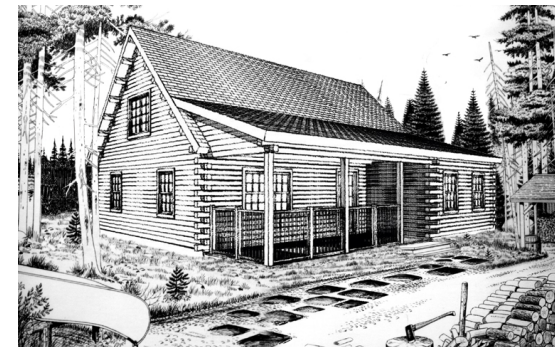

MOOSEHEAD CEDAR LOG HOMES

The Georgetown

Sq. Ft.: 1,841
Size: 36'Wx32'L
Baths: 2
Bedrooms: 3

FRONT

LEFT

REAR

RIGHT

FIRST FLOOR

SECOND FLOOR