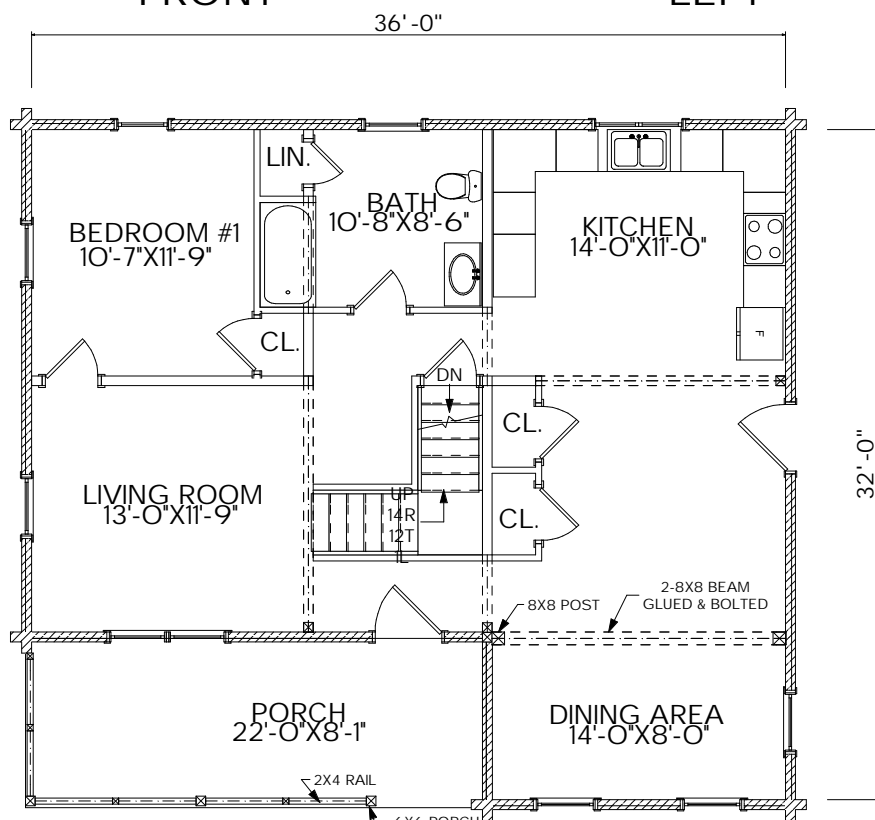

MOOSEHEAD CEDAR LOG HOMES

The Georgetown

Sq. Ft.: 1,841
Size: 36'Wx32'L
Baths: 2
Bedrooms: 3

FRONT

LEFT

REAR

RIGHT

FIRST FLOOR

SECOND FLOOR