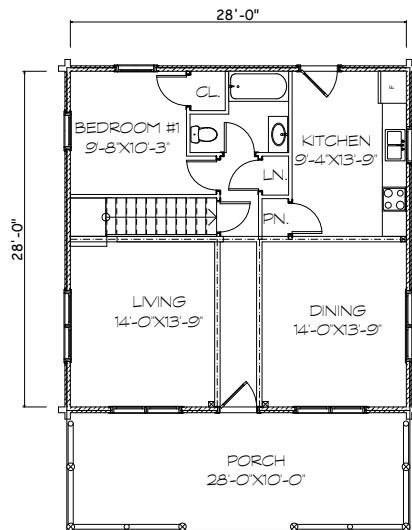

MOOSEHEAD CEDAR LOG HOMES

Harrington

Sq. Ft.: 1505
Size: 28x28
Baths: 2
Bedrooms: 2

FRONT

LEFT

REAR

RIGHT

FIRST FLOOR

SECOND FLOOR