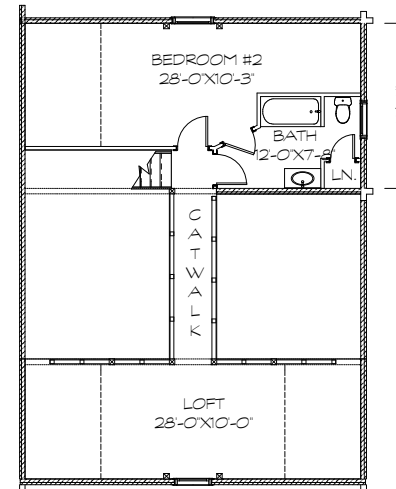

MOOSEHEAD CEDAR LOG HOMES

Harrington

Sq. Ft.: 1505
Size: 28x28
Baths: 2
Bedrooms: 2

FRONT

LEFT

REAR

RIGHT

FIRST FLOOR

SECOND FLOOR