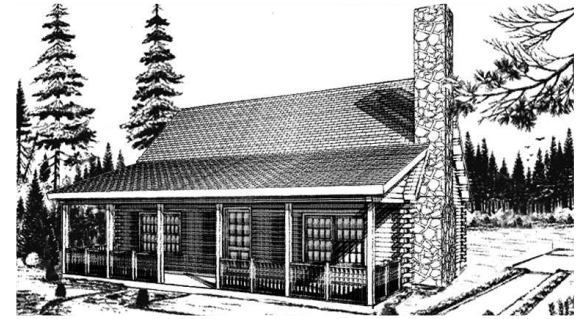

MOOSEHEAD CEDAR LOG HOMES

Haven II

Sq. Ft. 1326
Size: 36x24
Baths: 2
Bedrooms: 1

FRONT

LEFT

REAR

RIGHT

FIRST FLOOR

SECOND FLOOR