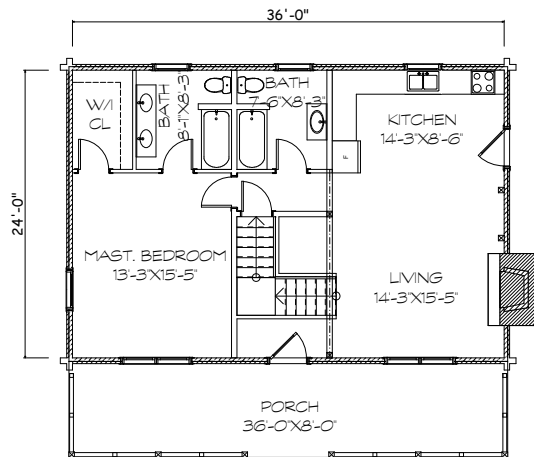

MOOSEHEAD CEDAR LOG HOMES

Haven II

Sq. Ft. 1326
Size: 36x24
Baths: 2
Bedrooms: 1

FRONT

LEFT

REAR

RIGHT

FIRST FLOOR

SECOND FLOOR