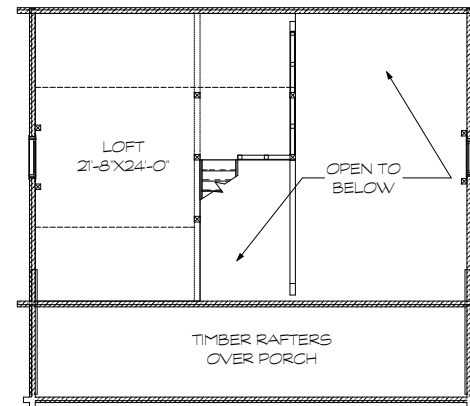

MOOSEHEAD CEDAR LOG HOMES

Haven II

Sq. Ft. 1326
Size: 36x24
Baths: 2
Bedrooms: 1

FRONT

LEFT

REAR

RIGHT

FIRST FLOOR

SECOND FLOOR