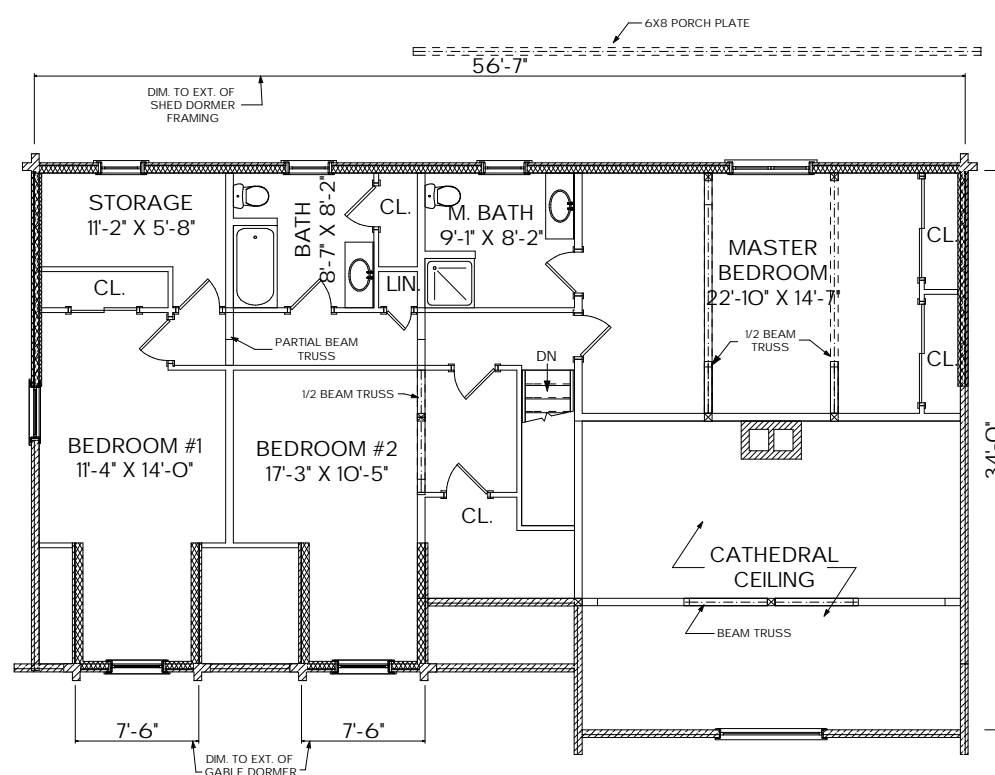

## The Kennebec

Sq. Ft.: 3,090  
Size: 56'Wx34'L  
Baths: 3  
Bedrooms: 3-4

FRONT

LEFT

REAR

RIGHT

FIRST FLOOR

SECOND FLOOR