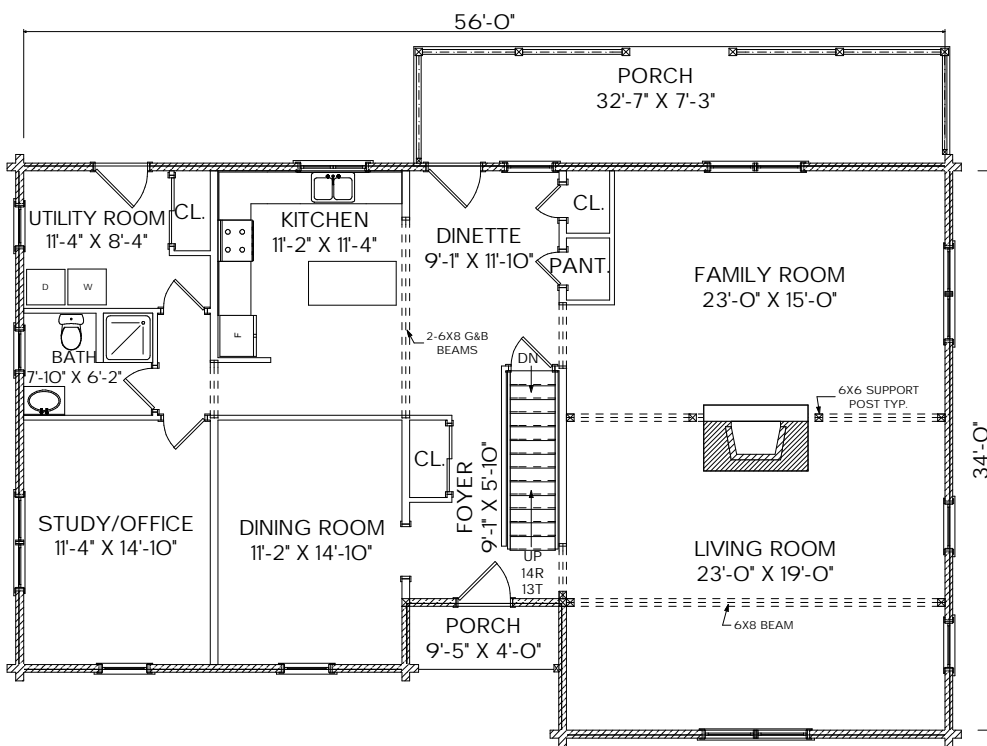

## The Kennebec

Sq. Ft.: 3,090  
Size: 56'Wx34'L  
Baths: 3  
Bedrooms: 3-4

FRONT

LEFT

REAR

RIGHT

FIRST FLOOR

SECOND FLOOR