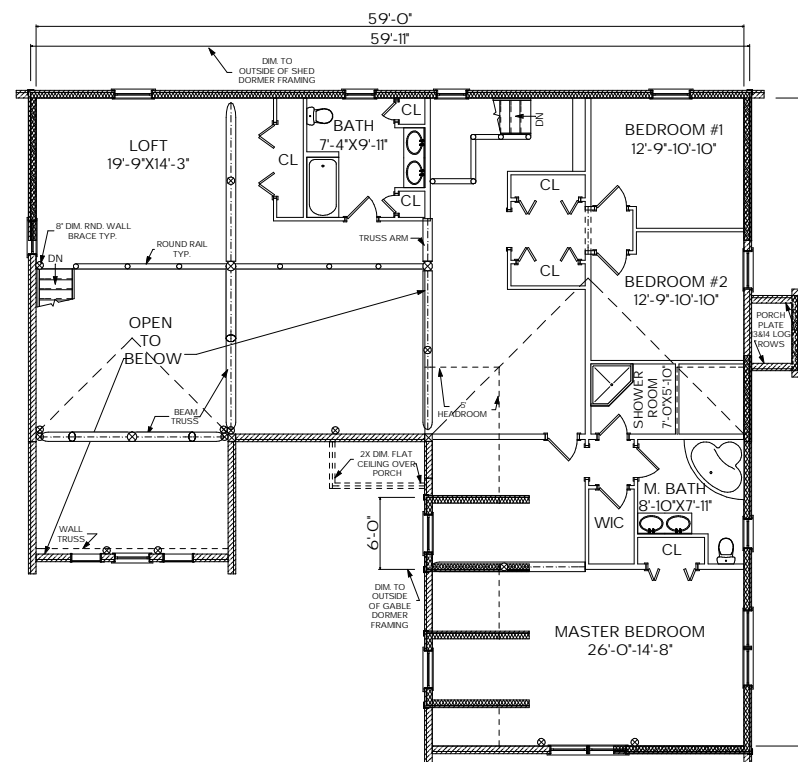

MOOSEHEAD CEDAR LOG HOMES

The Piscataquis

Sq. Ft.: 3,784
Size: 59'Wx54'L
Baths: 4
Bedrooms: 3-5

FRONT

LEFT

REAR

RIGHT

FIRST FLOOR

SECOND FLOOR