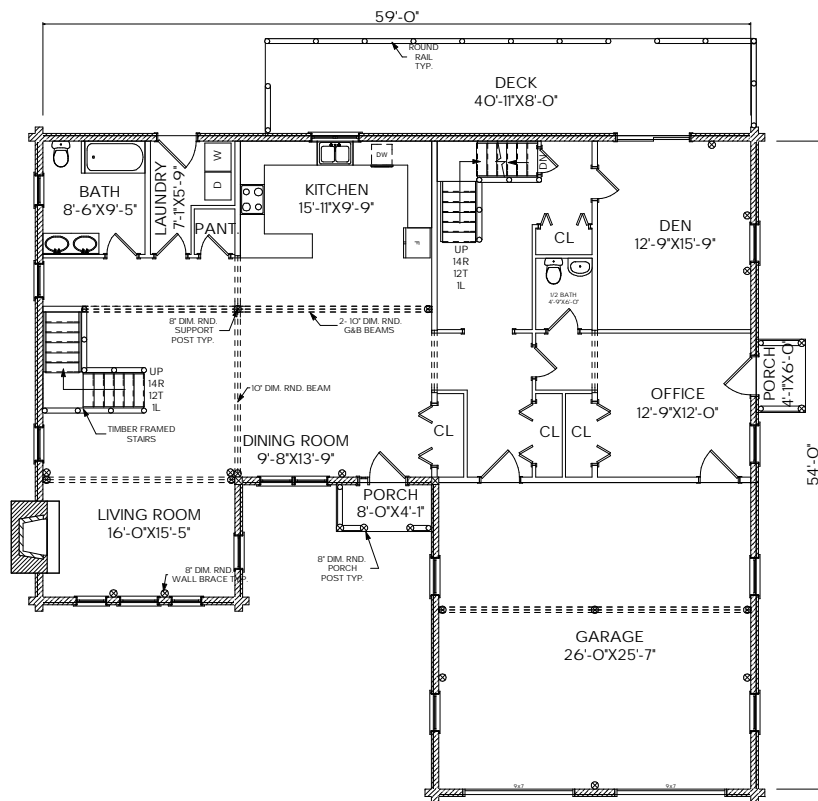

MOOSEHEAD CEDAR LOG HOMES

The Piscataquis

Sq. Ft.: 3,784
Size: 59'Wx54'L
Baths: 4
Bedrooms: 3-5

FRONT

LEFT

REAR

RIGHT

FIRST FLOOR

SECOND FLOOR