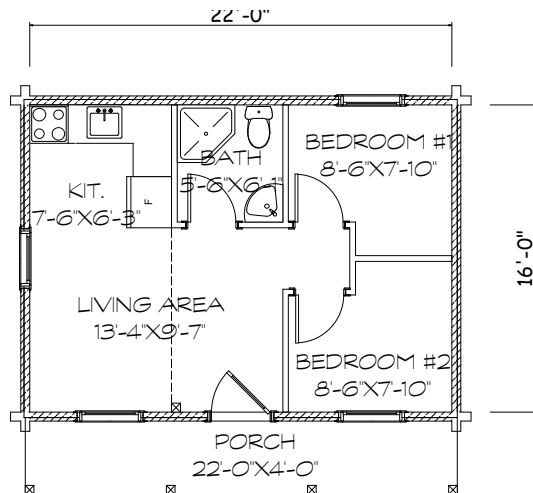

MOOSEHEAD CEDAR LOG HOMES

Winterhaven

Sq. Ft: 608
Size: 22x16
Baths: 1
Bedrooms: 2

FRONT

LEFT

REAR

RIGHT

FIRST FLOOR

SECOND FLOOR