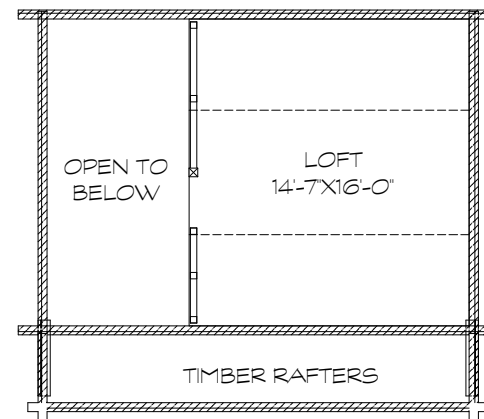

MOOSEHEAD CEDAR LOG HOMES

Winterhaven

Sq. Ft: 608
Size: 22x16
Baths: 1
Bedrooms: 2

FRONT

LEFT

REAR

RIGHT

FIRST FLOOR

SECOND FLOOR